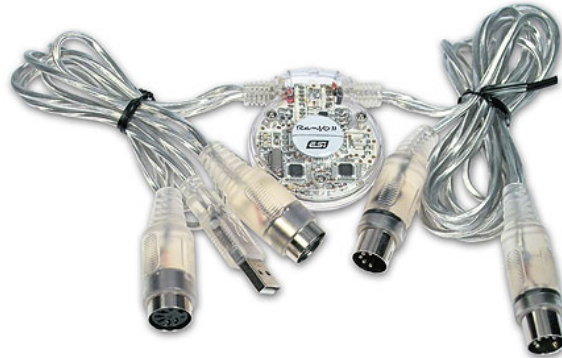

RoMI/O II

2-in/2-out USB 2.0 MIDI Interface

Simple but versatile, RoMI/O II offers 32 MIDI output channels via 2 MIDI output ports and 32 MIDI input channels via 2 MIDI input ports in one simple adapter cable that connects to the USB 2.0 or USB 1.1 port of your computer.

As its famous predecessor RoMI/O, RoMI/O II is compact enough to fit in the palm of your hand and rugged enough for any outdoor mobile musical adventure.

Features

- 2-in/2-out MIDI interface with 32 input and 32 output channels
- Hardware MIDI time sync
- modern USB 2.0 based design (compatible to USB 1.1 interfaces)
- MIDI activity indicators for each port
- Extremely compact design and light weight for ultimate mobile use
- Plug-and-play installation
- USB bus powered
- Windows XP and Mac OS X compatible (Hardware Revision A and B)
- Windows Vista and Windows 7/8 compatible (Hardware Revision B only)
- optional ESI MIDI Port driver for multi device / multi client operation under Windows available (Hardware Revision B only)