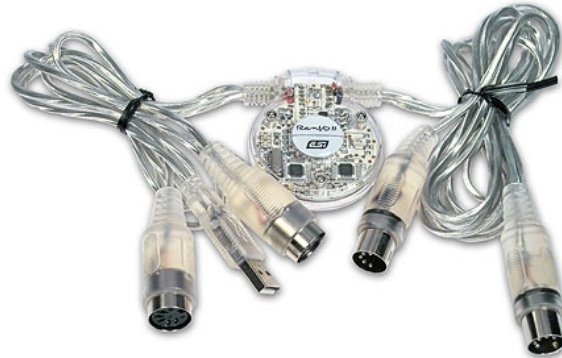

# RoMI/O II

2-in/2-out USB 2.0 MIDI Interface

Simple but versatile, RoMI/O II offers 32 MIDI output channels via 2 MIDI output ports and 32 MIDI input channels via 2 MIDI input ports in one simple adapter cable that connects to the USB 2.0 or USB 1.1 port of your computer.

As its famous predecessor RoMI/O, RoMI/O II is compact enough to fit in the palm of your hand and rugged enough for any outdoor mobile musical adventure.

## Features

- 2-in/2-out MIDI interface with 32 input and 32 output channels
- Hardware MIDI time sync
- modern USB 2.0 based design (compatible to USB 1.1 interfaces)
- MIDI activity indicators for each port
- Extremely compact design and light weight for ultimate mobile use
- Plug-and-play installation
- USB bus powered
- Windows XP and Mac OS X compatible (Hardware Revision A and B)
- Windows Vista and Windows 7/8 compatible (Hardware Revision B only)
- optional ESI MIDI Port driver for multi device / multi client operation under Windows available (Hardware Revision B only)